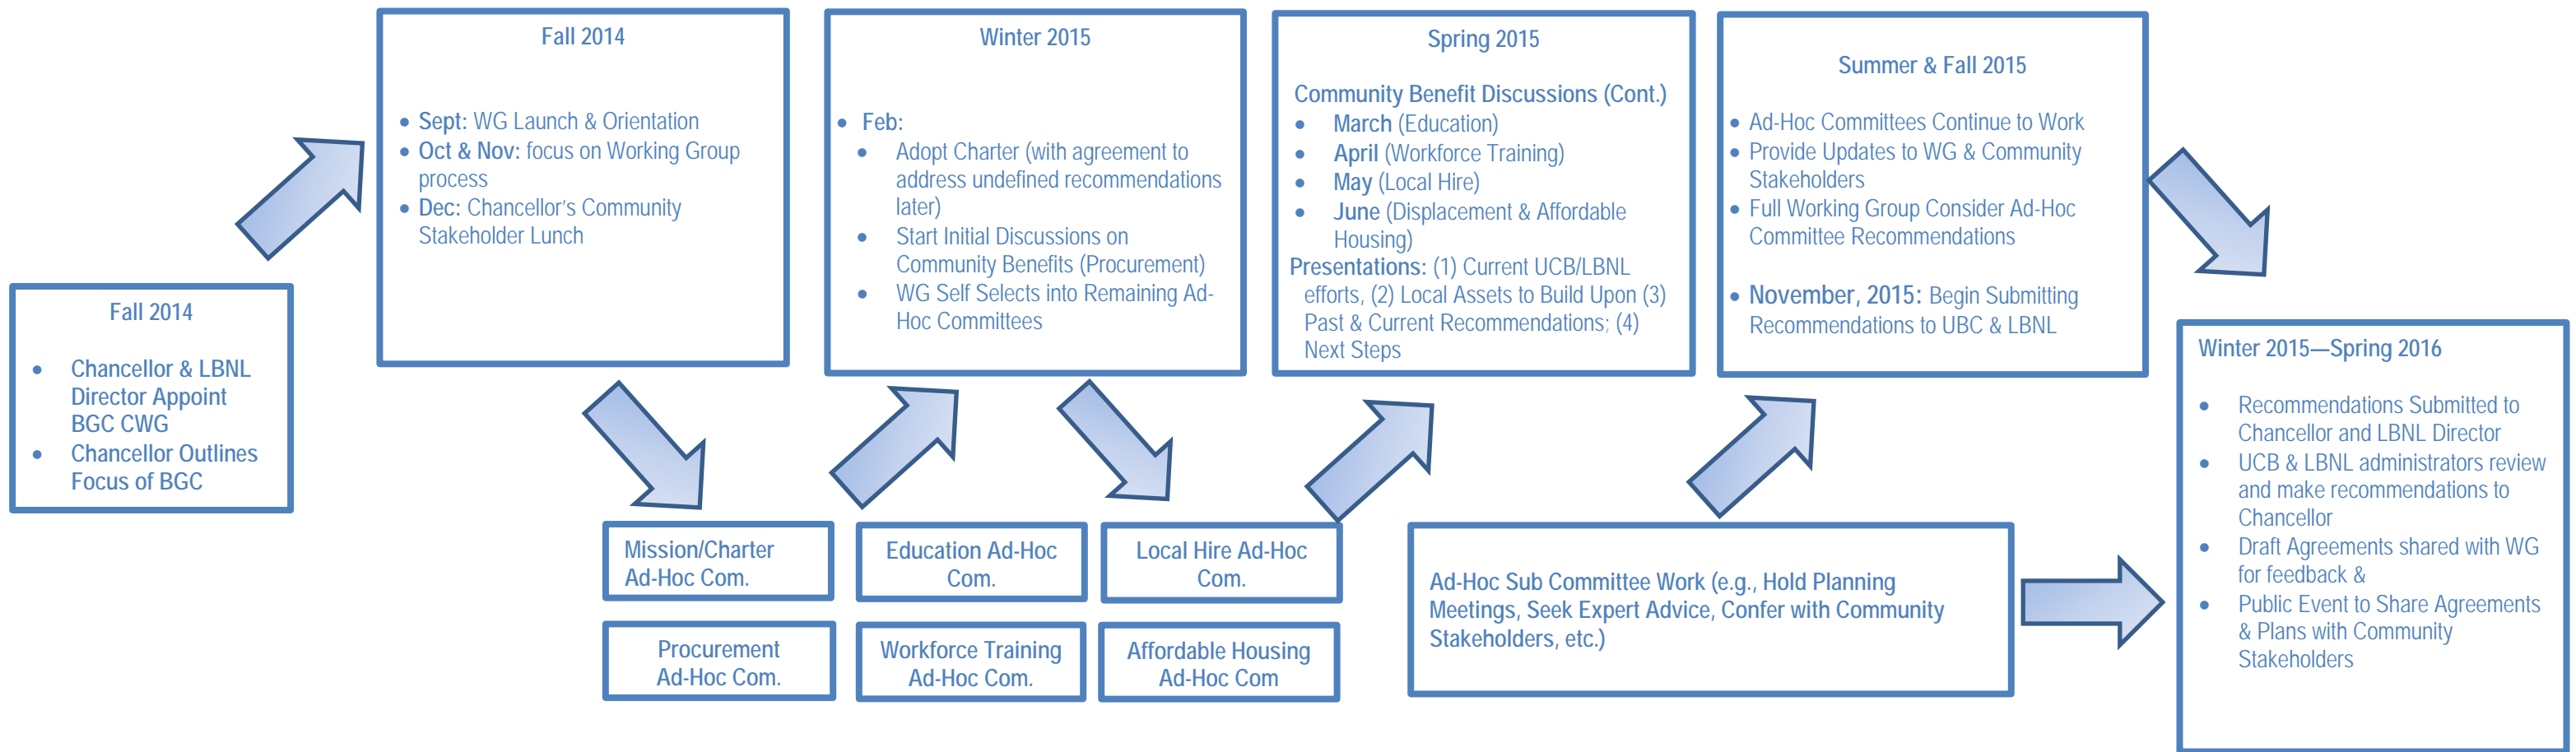

# Berkeley Global Campus Community Working Group Process

## Related Planning Processes

Berkeley Global Campus Development Timeline

South Shoreline Specific Plan