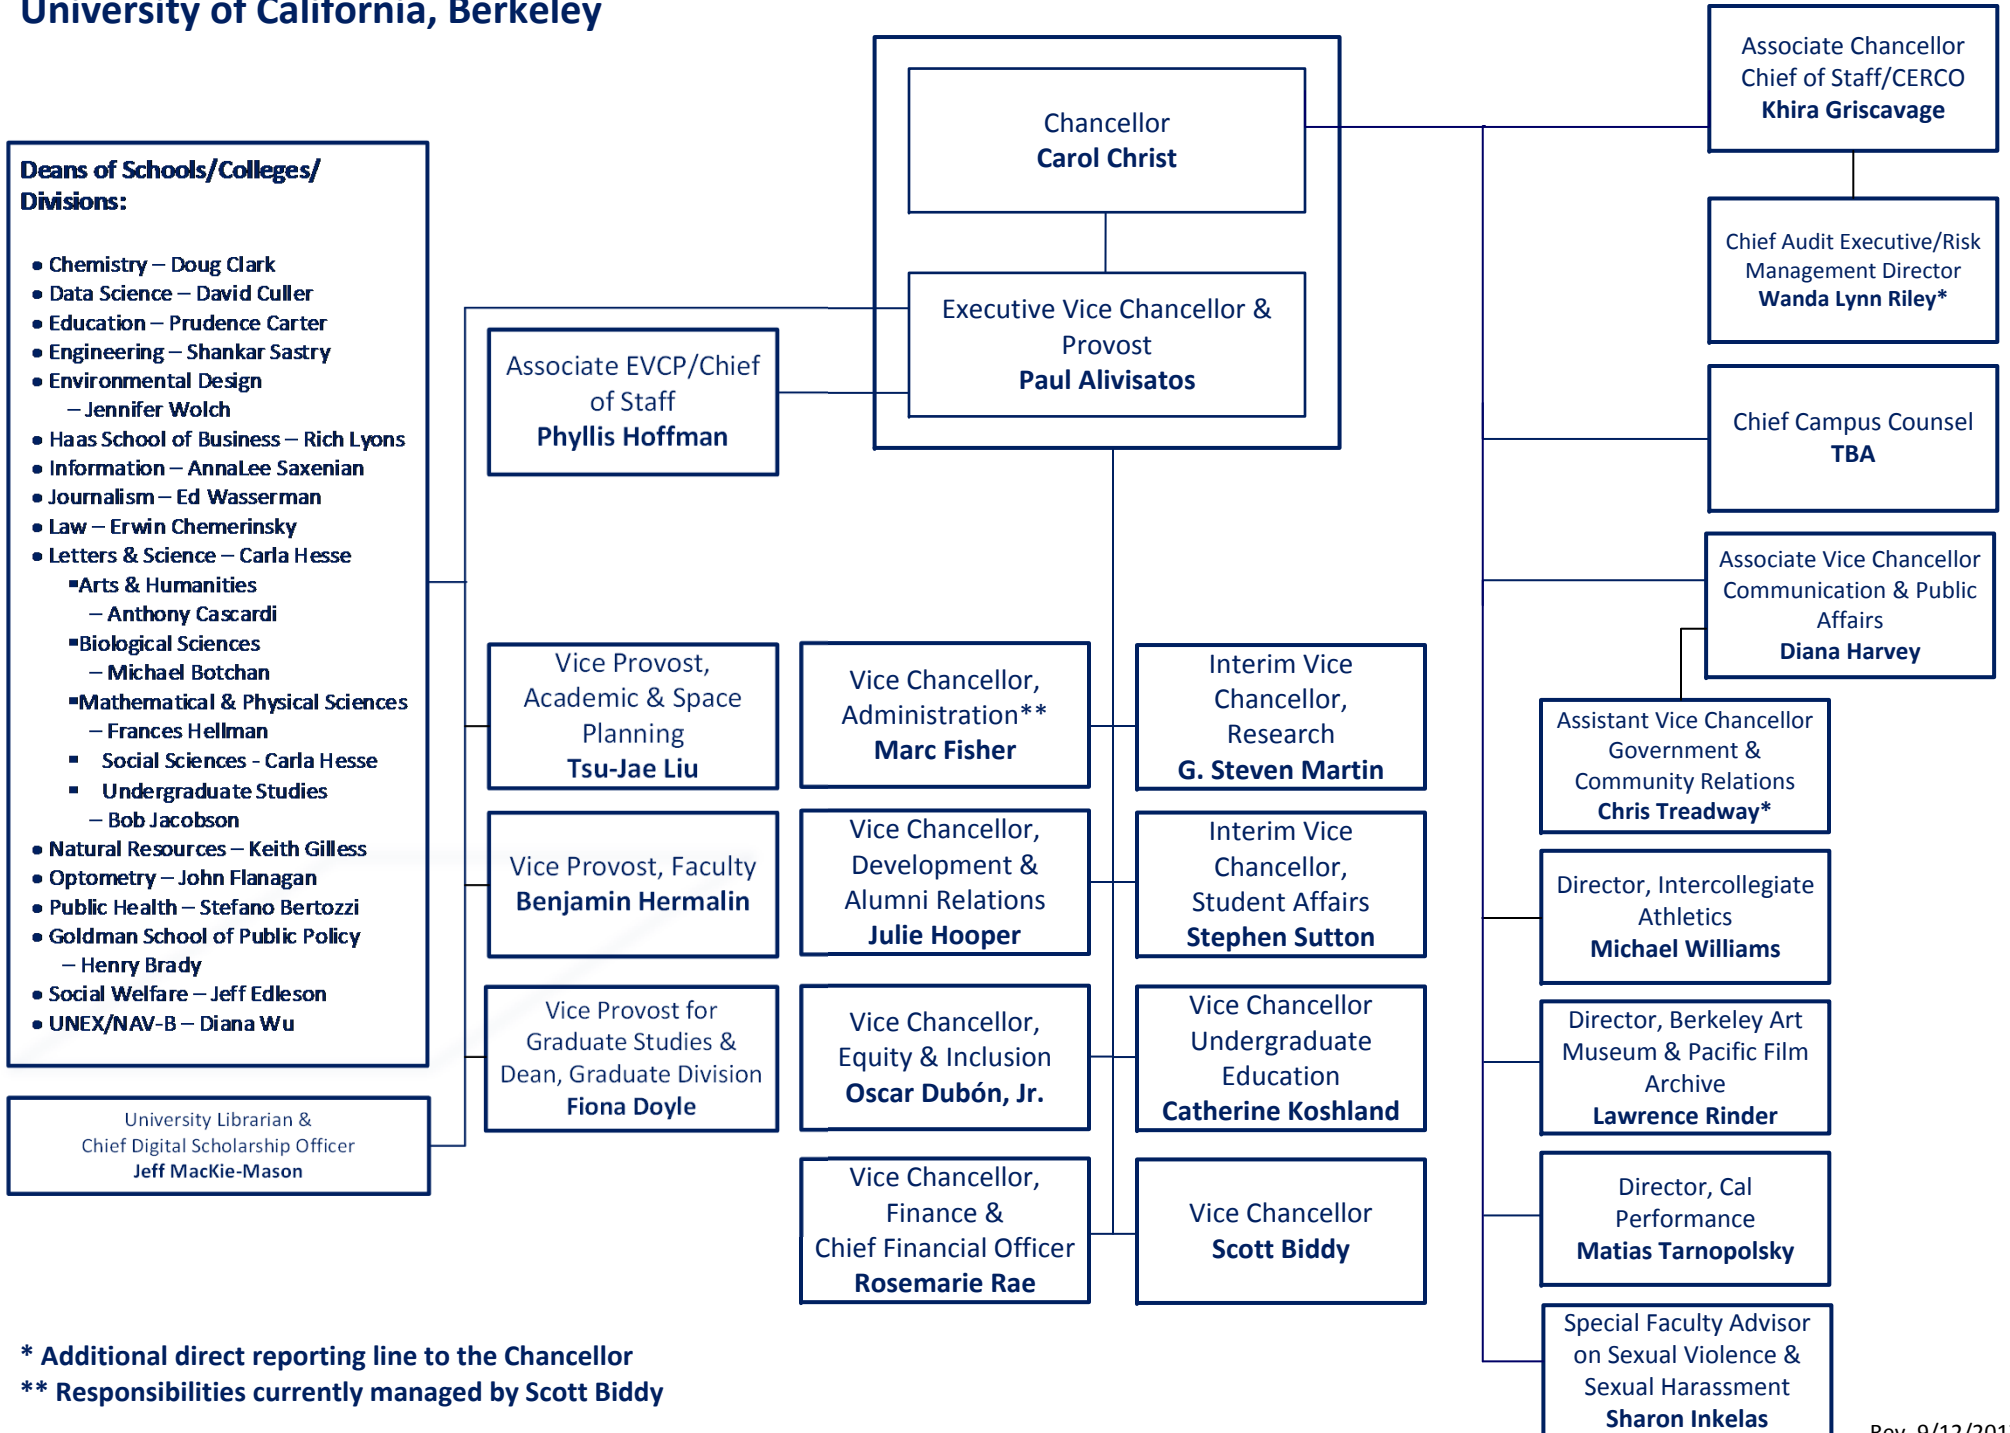

Chancellor's & EVCP's Direct Reports

University of California, Berkeley

* Additional direct reporting line to the Chancellor
 ** Responsibilities currently managed by Scott Bidy