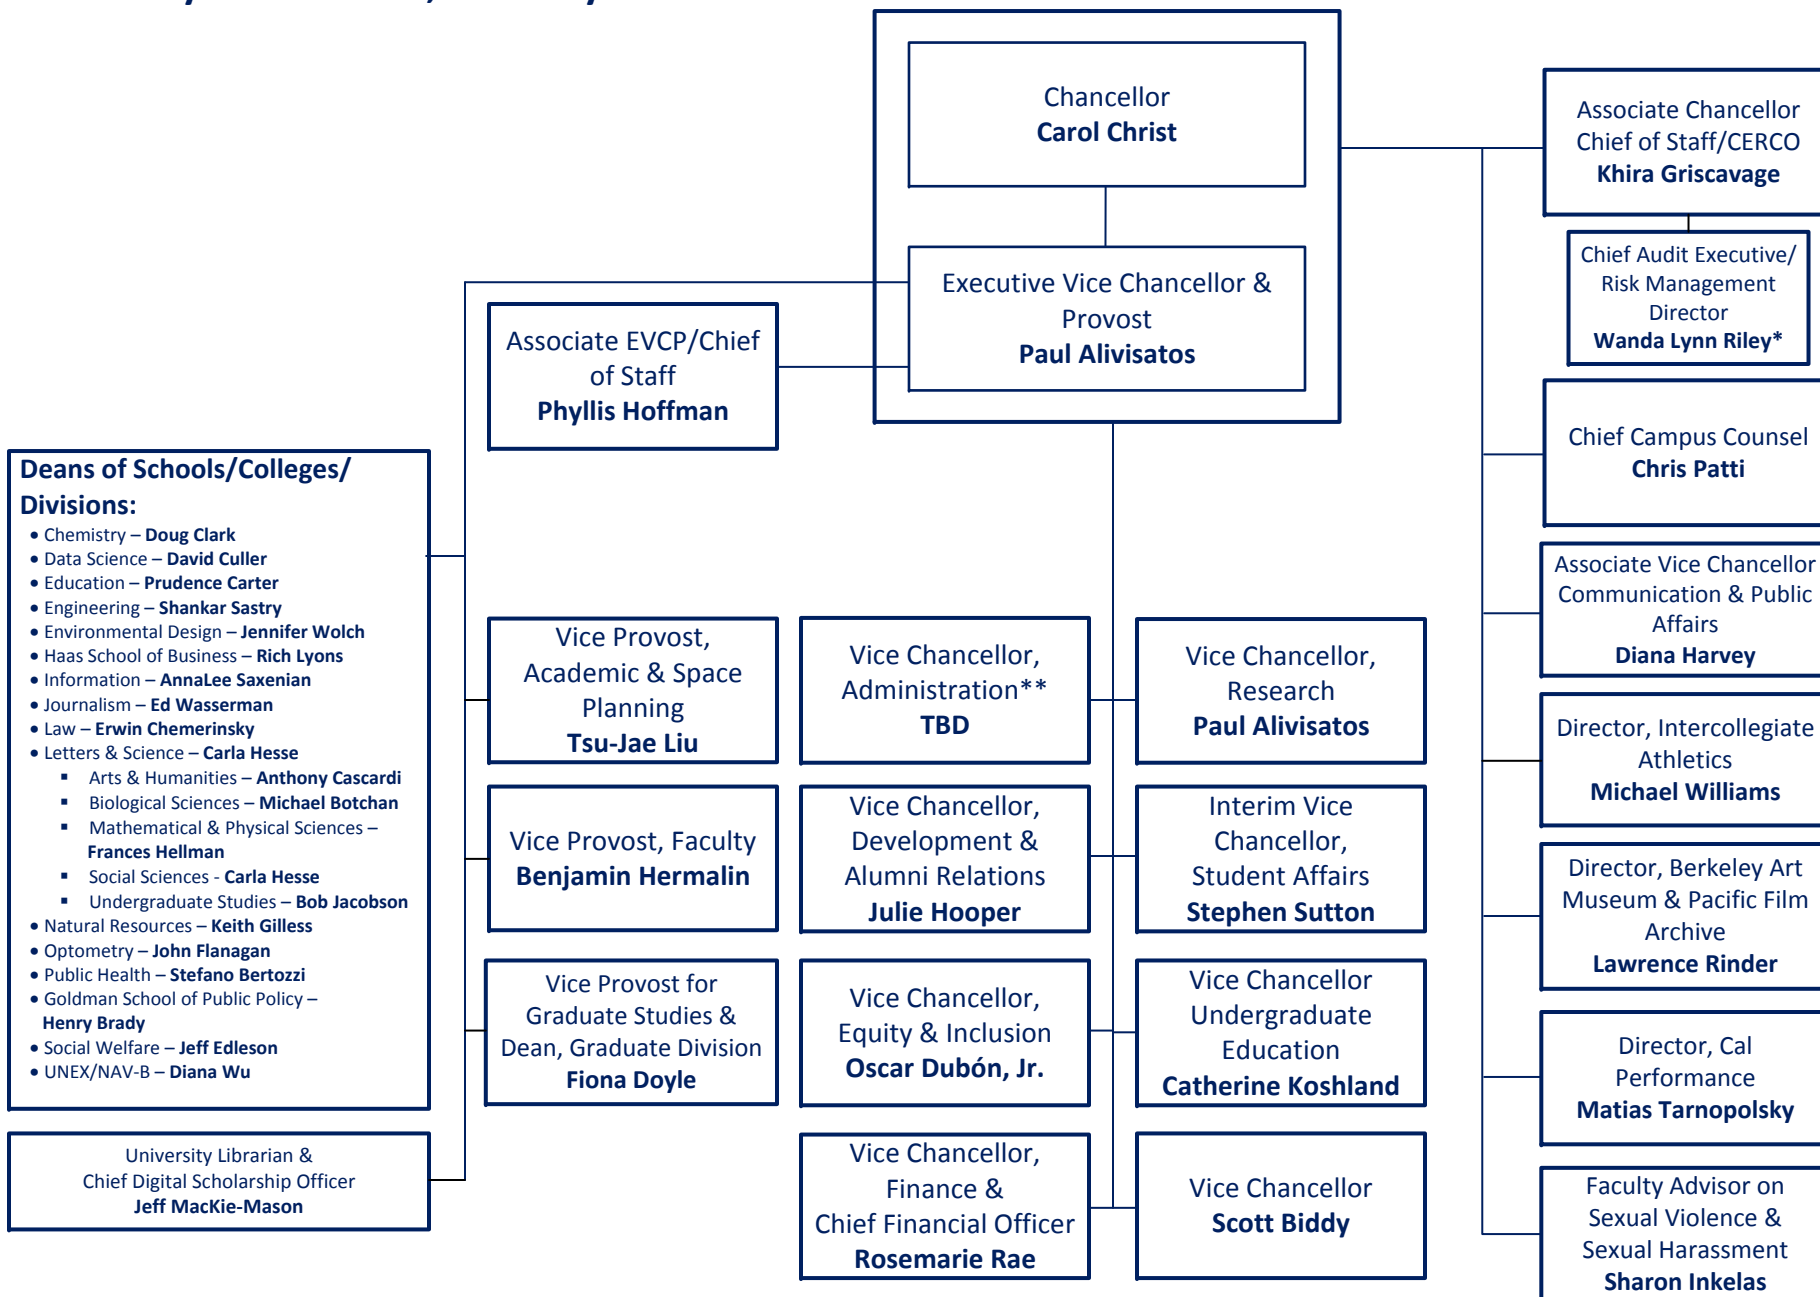

Chancellor's & EVCP's Direct Reports

University of California, Berkeley

* Dotted line to Chancellor

** Responsibilities currently managed by Scott Bidy