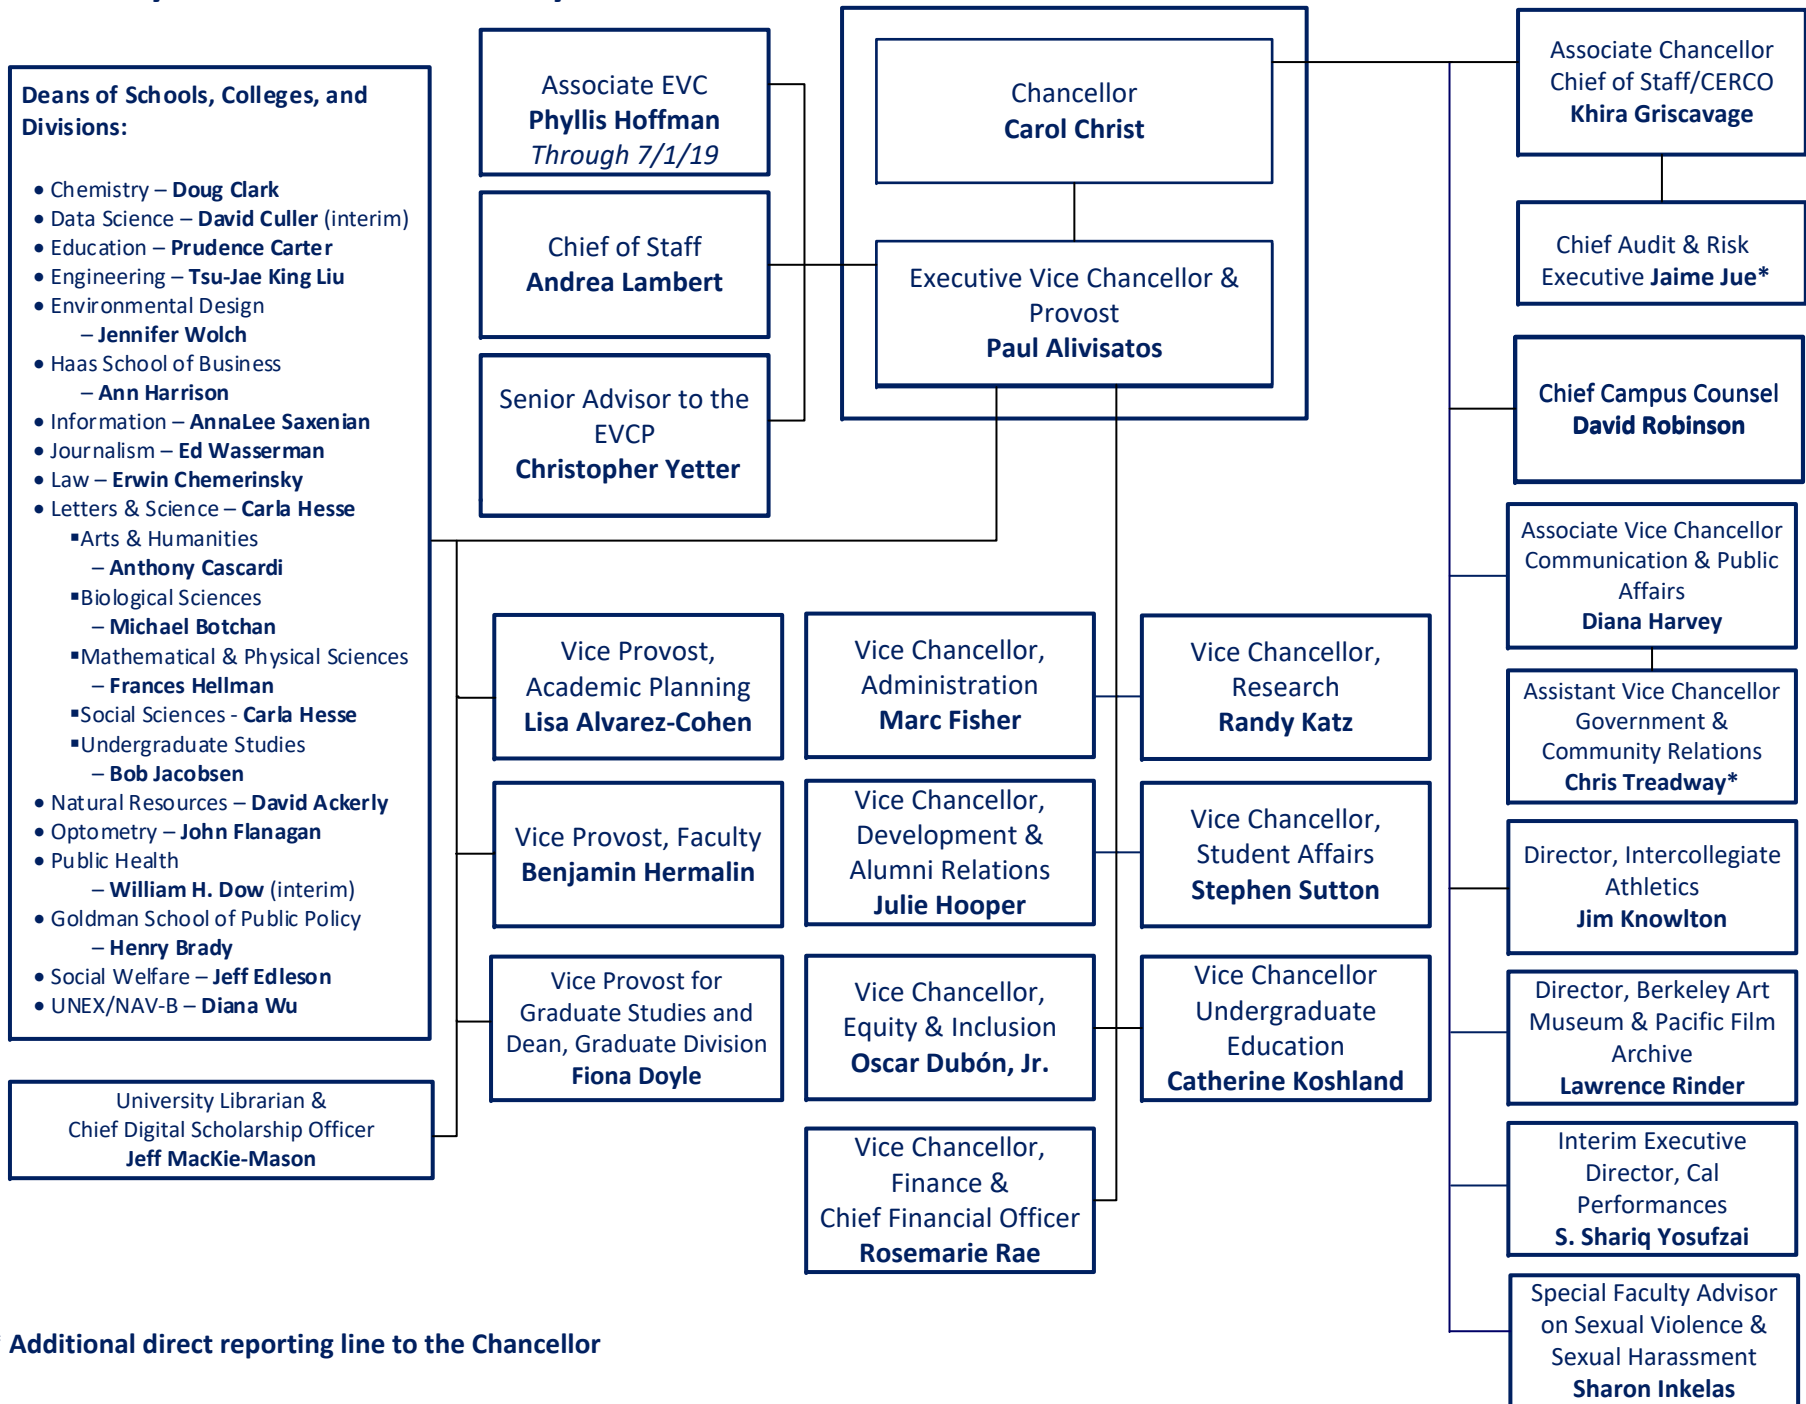

Chancellor's & EVCP's Direct Reports

University of California, Berkeley

* Additional direct reporting line to the Chancellor