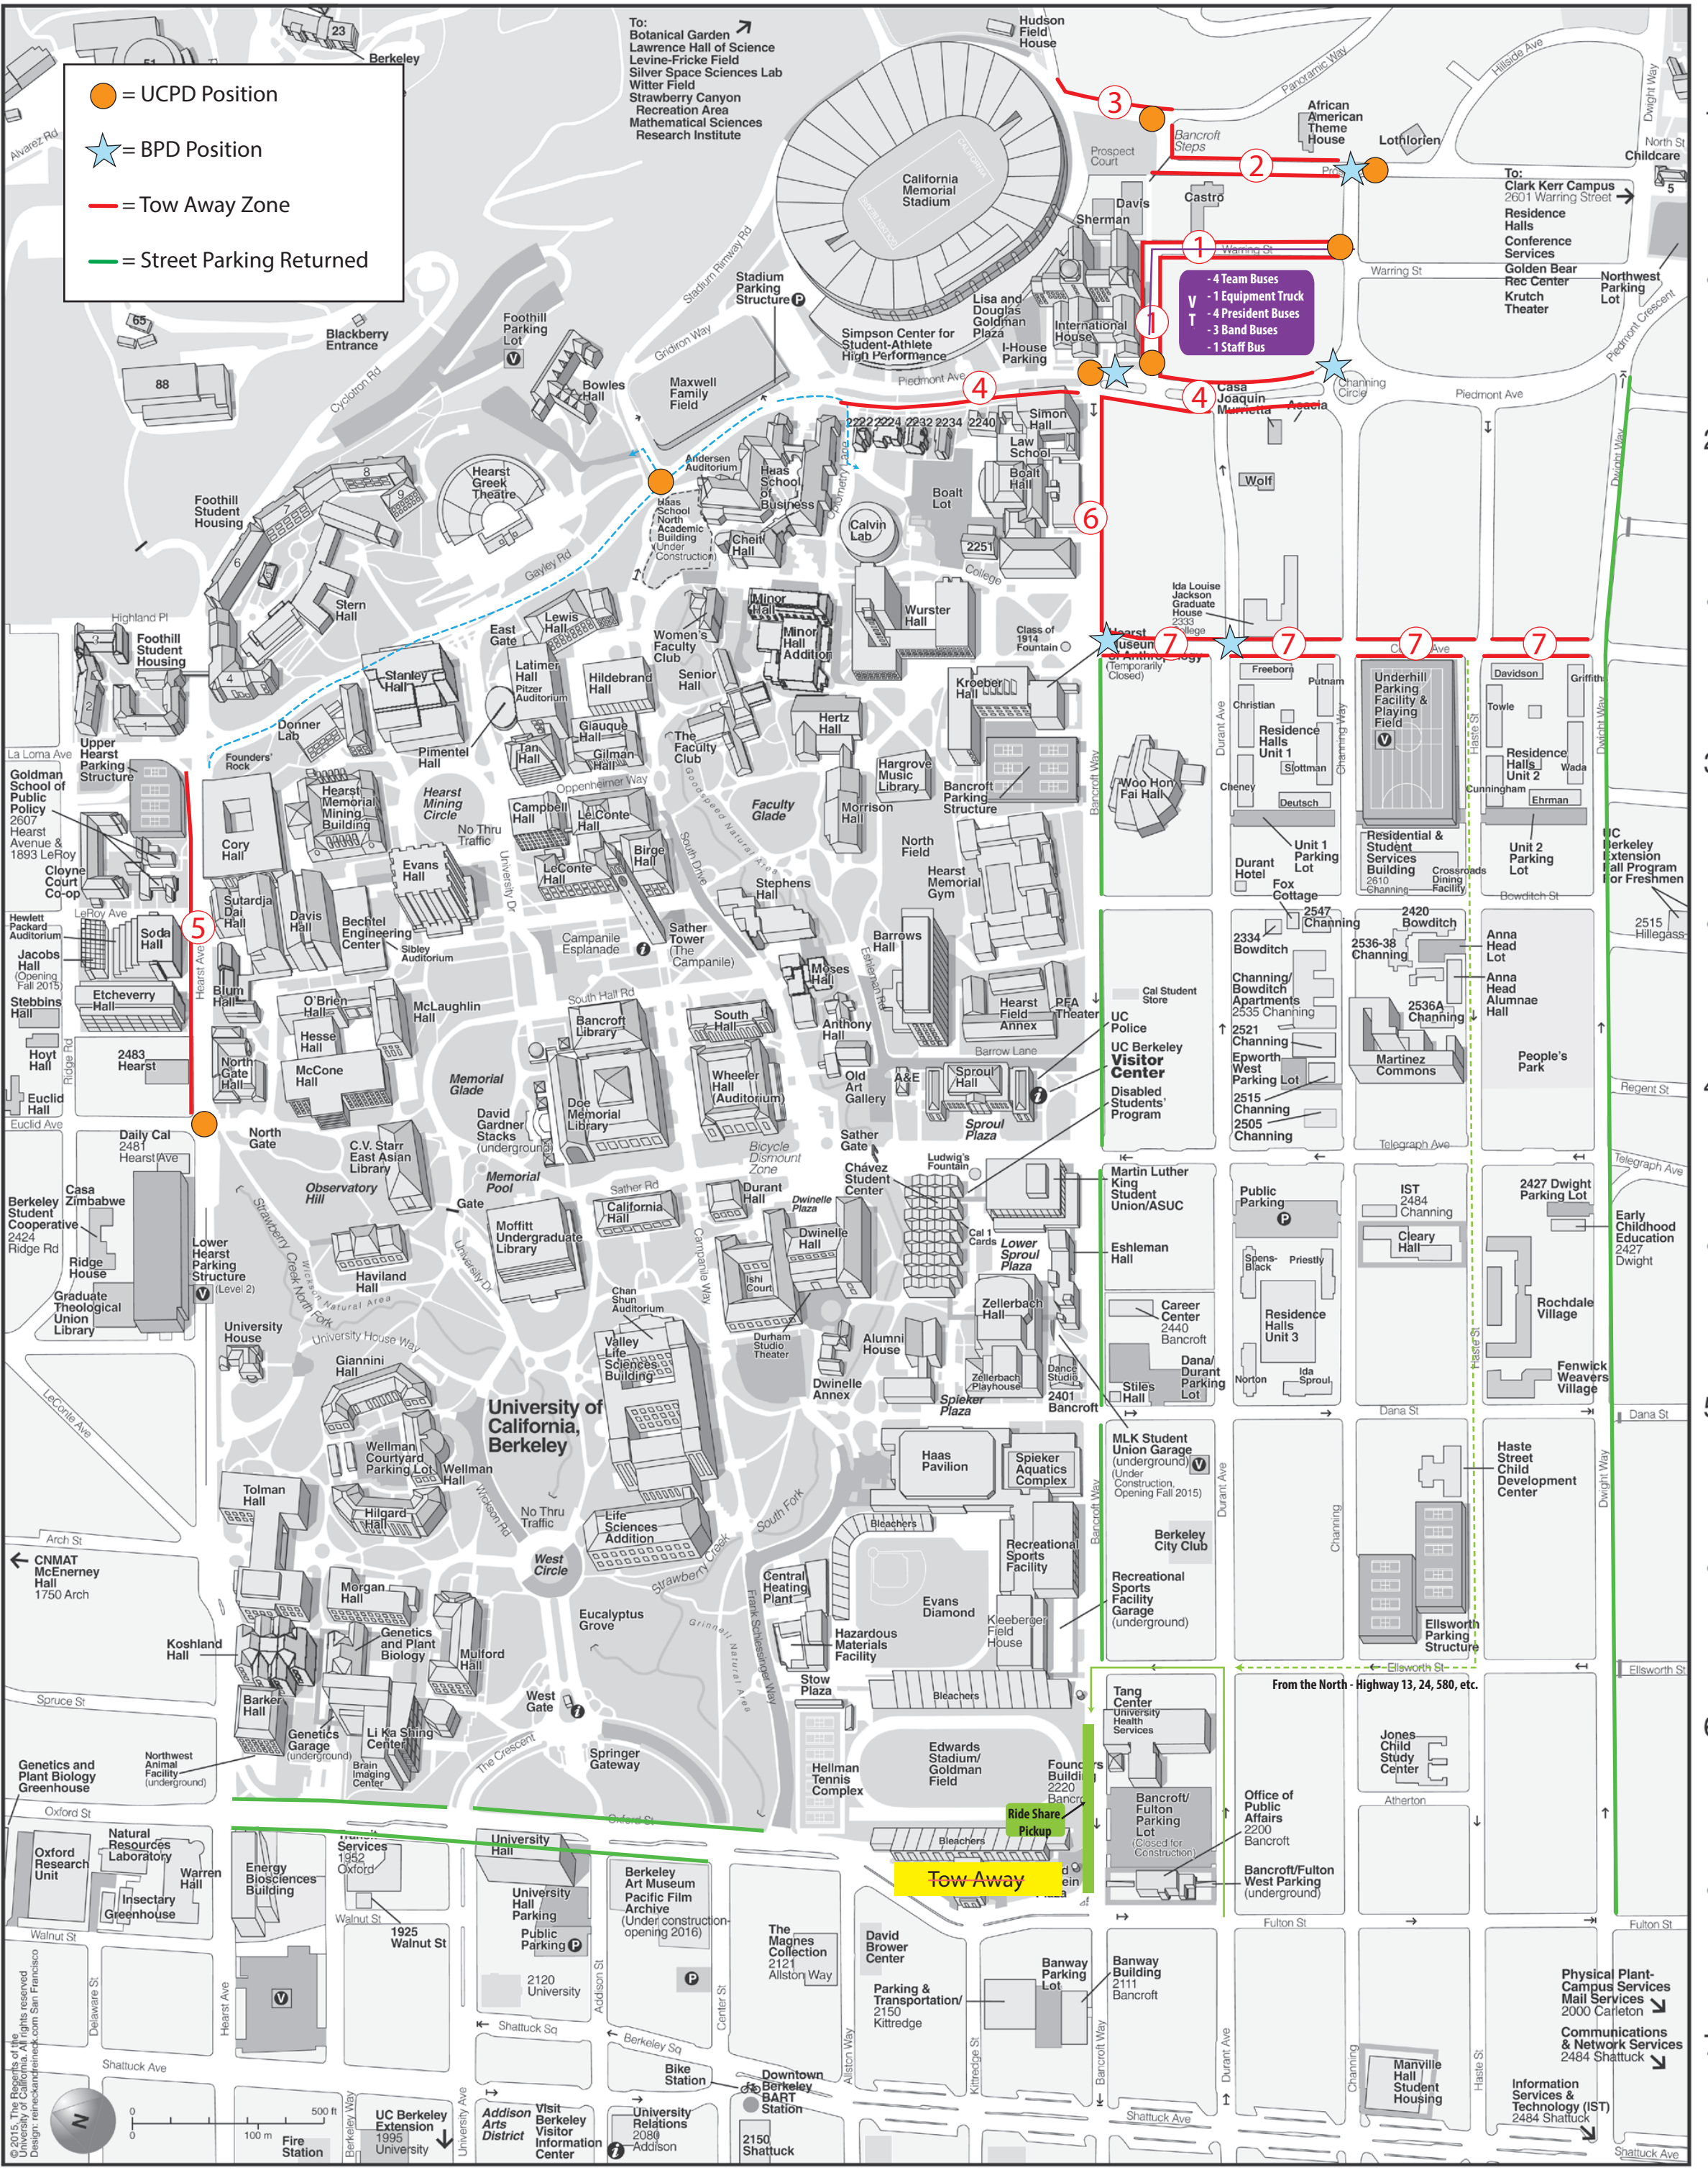

● = UCPD Position  
★ = BPD Position  
— = Tow Away Zone  
— = Street Parking Returned

To:  
 Botanical Garden  
 Lawrence Hall of Science  
 Levine-Fricke Field  
 Silver Space Sciences Lab  
 Witter Field  
 Strawberry Canyon  
 Recreation Area  
 Mathematical Sciences  
 Research Institute

4 Team Buses  
 1 Equipment Truck  
 4 Resident Buses  
 3 Band Buses  
 1 Staff Bus

**Tow Away**

© 2015. The Regents of the University of California. All rights reserved. Design: retrokandfreak.com San Francisco